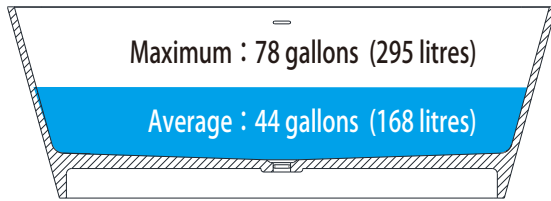

Water consumption