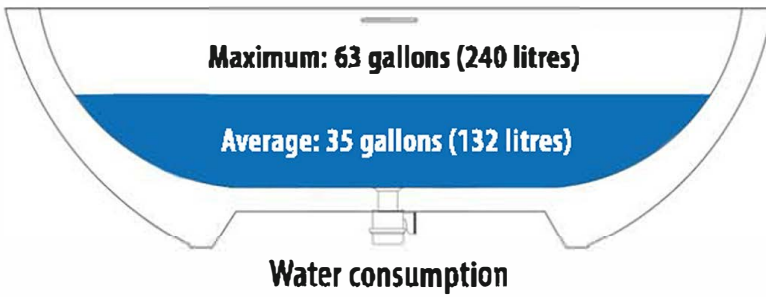

Petit freestanding tub

Approximate cast weight: 233 lbs (106 kg)

Water consumption: 35 gallons (132 litres)

Key features include:

Solid one-piece construction with integral overflow

Pre-sloped to drain

Mold and mildew resistant

Bacteria resistant

Non-porous

Stain resistant and easy to clean