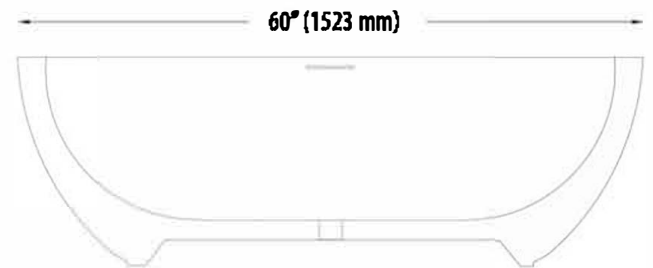

Petit freestanding tub

Approximate cast weight: 233 lbs (106 kg)

Water consumption: 35 gallons (132 litres)

Key features include:

Solid one-piece construction with integral overflow

Pre-sloped to drain

Mold and mildew resistant

Bacteria resistant

Non-porous

Stain resistant and easy to clean