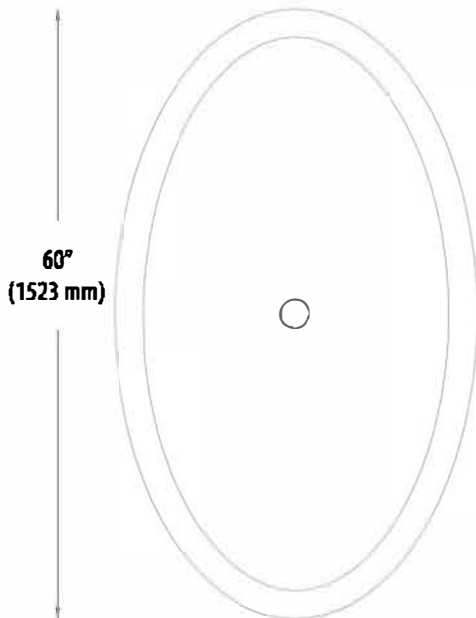

Petit freestanding tub

Approximate cast weight: 233 lbs (106 kg)

Water consumption: 35 gallons (132 litres)

Key features include:

Solid one-piece construction with integral overflow

Pre-sloped to drain

Mold and mildew resistant

Bacteria resistant

Non-porous

Stain resistant and easy to clean