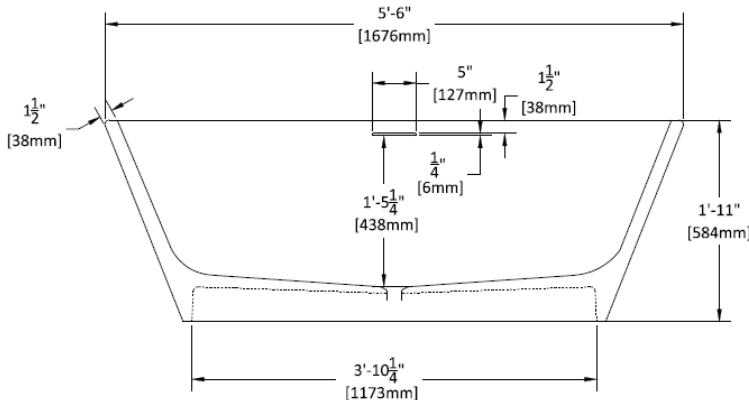

Linnia Free Standing Tub

Approximate Cast Weight: 312 lbs (141 kg)

Est. Water Capacity: 63.4 gal (240 litres)

USES:

Std tub with deck:	NO
Undermount:	YES
Drop-in:	YES
Free standing:	YES

Included Features:

- Fire retardant
- Solid one-piece construction
- Pre-sloped to drain
- Mold and mildew resistant
- Bacteria resistant
- Non-porous
- Stain resistant and easy to clean
- Waterproof and leakproof

Drain Details:

* dimensions may vary slightly