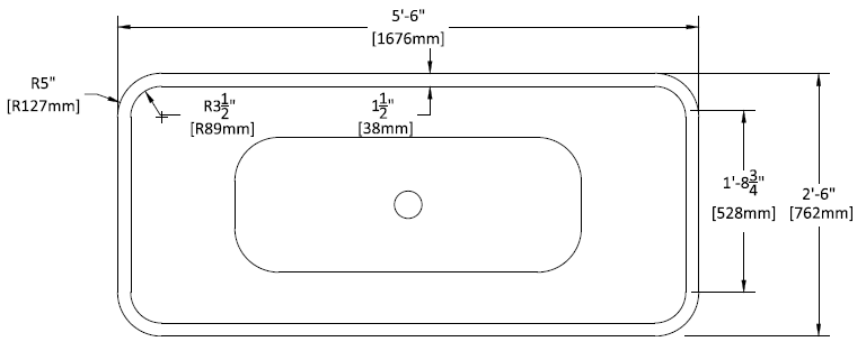

Linnia Free Standing Tub

Approximate Cast Weight: 312 lbs (141 kg)

Est. Water Capacity: 63.4 gal (240 litres)

USES:

Std tub with deck:	NO
Undermount:	YES
Drop-in:	YES
Free standing:	YES

Included Features:

- Fire retardant
- Solid one-piece construction
- Pre-sloped to drain
- Mold and mildew resistant
- Bacteria resistant
- Non-porous
- Stain resistant and easy to clean
- Waterproof and leakproof

Drain Details:

* dimensions may vary slightly