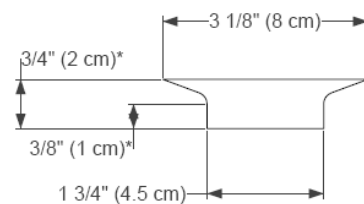

## Linnia Free Standing Tub

**Approximate Cast Weight:** 312 lbs (141 kg)

**Est. Water Capacity:** 63.4 gal (240 litres)

**USES:**

Std tub with deck:	NO
Undermount:	YES
Drop-in:	YES
Free standing:	YES

**Included Features:**

\* dimensions may vary slightly