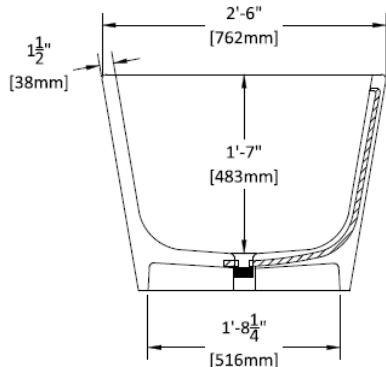

Linnia Free Standing Tub

Approximate Cast Weight: 312 lbs (141 kg)

Est. Water Capacity: 63.4 gal (240 litres)

USES:

Std tub with deck:	NO
Undermount:	YES
Drop-in:	YES
Free standing:	YES

Included Features:

- Fire retardant
- Solid one-piece construction
- Pre-sloped to drain
- Mold and mildew resistant
- Bacteria resistant
- Non-porous
- Stain resistant and easy to clean
- Waterproof and leakproof

Drain Details:

* dimensions may vary slightly