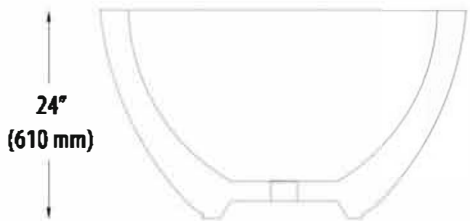

### Imperia freestanding tub

Approximate cast weight: 320 lbs (145 kg)

Water consumption: 50 gallons (190 litres)

Key features include:

Solid one-piece construction with integral overflow

Pre-sloped to drain

Mold and mildew resistant

Bacteria resistant

Non-porous

Stain resistant and easy to clean

45" (1148 mm)

Overflow details