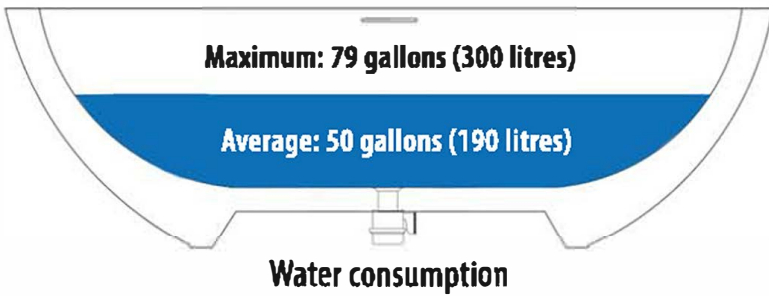

### Imperia freestanding tub

Approximate cast weight: 320 lbs (145 kg)

Water consumption: 50 gallons (190 litres)

Key features include:

Solid one-piece construction with integral overflow

Pre-sloped to drain

Mold and mildew resistant

Bacteria resistant

Non-porous

Stain resistant and easy to clean

45" (1148 mm)

Overflow details