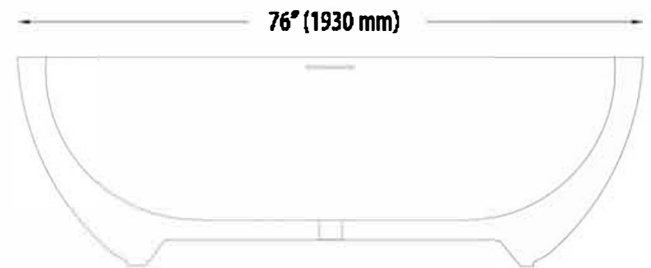

### Imperia freestanding tub

Approximate cast weight: 320 lbs (145 kg)

Water consumption: 50 gallons (190 litres)

Key features include:

Solid one-piece construction with integral overflow

Pre-sloped to drain

Mold and mildew resistant

Bacteria resistant

Non-porous

Stain resistant and easy to clean

45" (1148 mm)

Overflow details