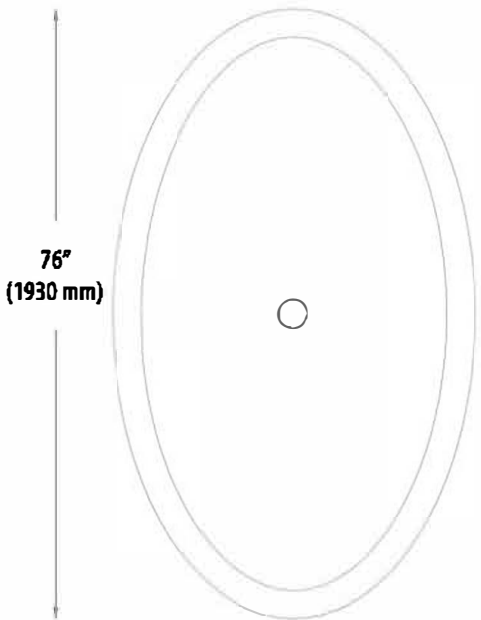

### Imperia freestanding tub

Approximate cast weight: 320 lbs (145 kg)

Water consumption: 50 gallons (190 litres)

Key features include:

Solid one-piece construction with integral overflow

Pre-sloped to drain

Mold and mildew resistant

Bacteria resistant

Non-porous

Stain resistant and easy to clean

45" (1148 mm)

Overflow details