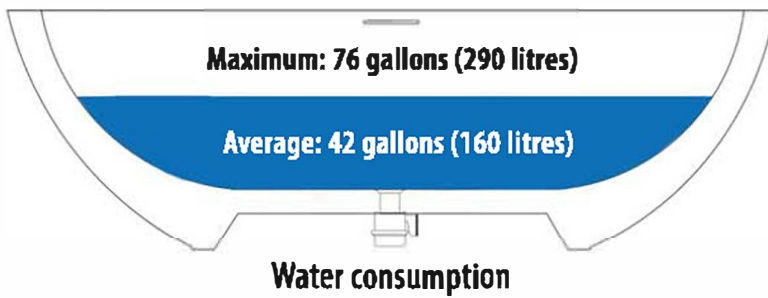

Oceanus freestanding tub

Approximate cast weight: 317 lbs (143 kg)

Water consumption: 42 gallons (160 litres)

Key features include:

Solid one-piece construction with integral overflow

Pre-sloped to drain

Mold and mildew resistant

Bacteria resistant

Non-porous

Stain resistant and easy to clean

Uniform Plumbing Code (UPC®)

National Plumbing Code of Canada

International Plumbing Code (IPC®)