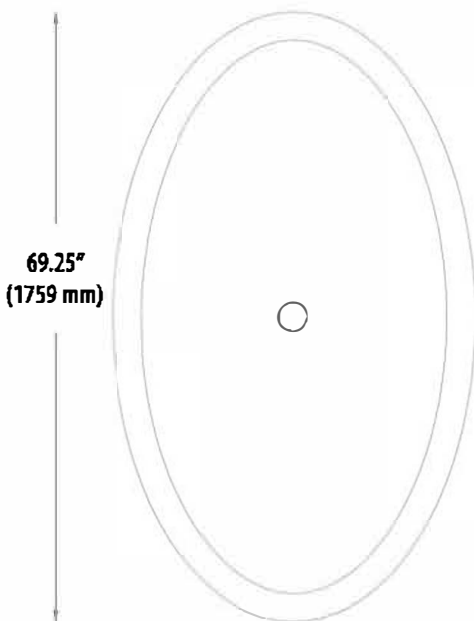

Oceanus freestanding tub

Approximate cast weight: 317 lbs (143 kg)

Water consumption: 42 gallons (160 litres)

Key features include:

Solid one-piece construction with integral overflow

Pre-sloped to drain

Mold and mildew resistant

Bacteria resistant

Non-porous

Stain resistant and easy to clean

Uniform Plumbing Code (UPC®)

National Plumbing Code of Canada

International Plumbing Code (IPC®)

Overflow details