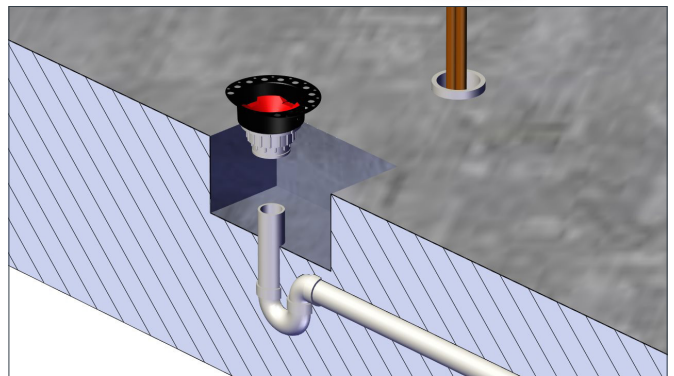

Island Tub Drain™ (Testable Rough-in) by OS&B®

Available in PVC, ABS or Cast Iron, and now featuring a snap off Test Cap and an asymmetrical Deck Plate designed not to interfere with a freestanding faucet rough-in!

Install a Freestanding Bath Tub in minutes...

No muss. No fuss. No kidding.

Your job just got easier.™

Install on wooden sub-floor with joists

Install on concrete slab

Install flooring surface up to the Deck Plate

Simply lower tub onto Island Tub Drain™ Rough-in

Scan QR Code to watch the Installation Video or visit:
www.osbplumbing.com/products/product-feature/island-tub-drain.php

Island Tub Drain is Patented in Canada and the United States of America.
Your job just got easier™ is a Trademark of OS&B®.