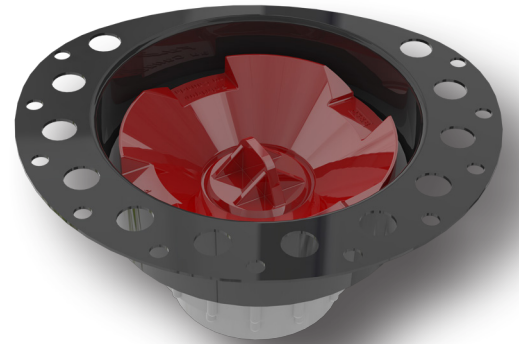

Island Tub Drain™ (Testable Rough-in) by OS&B®

Available in PVC, ABS or Cast Iron, and now featuring a snap off Test Cap and an asymmetrical Deck Plate designed not to interfere with a freestanding faucet rough-in!

Install a Freestanding Bath Tub in minutes...

No muss. No fuss. No kidding.

Your job just got easier.™

Install on wooden sub-floor with joists

Install on concrete slab

Install flooring surface up to the Deck Plate

Simply lower tub onto Island Tub Drain™ Rough-in

Scan QR Code to watch the Installation Video or visit:
www.osbplumbing.com/products/product-feature/island-tub-drain.php

Island Tub Drain is Patented in Canada and the United States of America.
Your job just got easier™ is a Trademark of OS&B®.