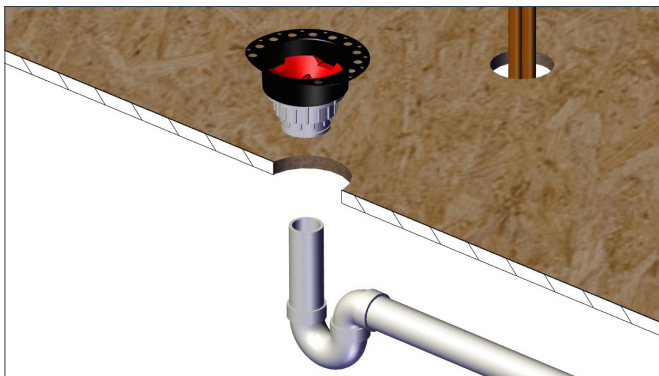

Island Tub Drain™ (Testable Rough-in) by OS&B®

Available in PVC, ABS or Cast Iron, and now featuring a snap off Test Cap and an asymmetrical Deck Plate designed not to interfere with a freestanding faucet rough-in!

Install a Freestanding Bath Tub in minutes...

No muss. No fuss. No kidding.

Your job just got easier.™

Install on wooden sub-floor with joists

Install on concrete slab

Install flooring surface up to the Deck Plate

Simply lower tub onto Island Tub Drain™ Rough-in

Scan QR Code to watch the Installation Video or visit:
www.osbplumbing.com/products/product-feature/island-tub-drain.php

Island Tub Drain is Patented in Canada and the United States of America.
Your job just got easier™ is a Trademark of OS&B®.