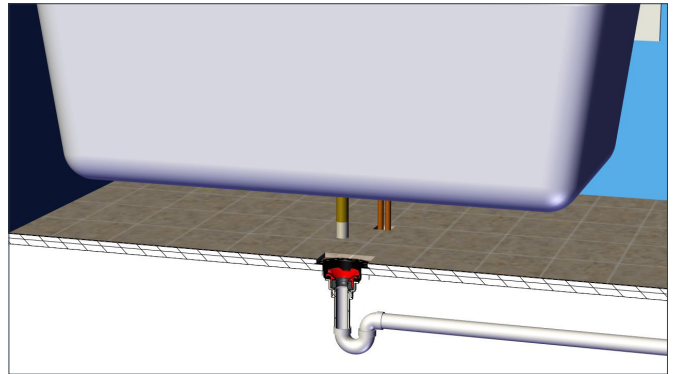

Island Tub Drain™ (Testable Rough-in) by OS&B®

Available in PVC, ABS or Cast Iron, and now featuring a snap off Test Cap and an asymmetrical Deck Plate designed not to interfere with a freestanding faucet rough-in!

Install a Freestanding Bath Tub in minutes...

No muss. No fuss. No kidding.

Your job just got easier.™

Install on wooden sub-floor with joists

Install on concrete slab

Install flooring surface up to the Deck Plate

Simply lower tub onto Island Tub Drain™ Rough-in

Scan QR Code to watch the Installation Video or visit:
www.osbplumbing.com/products/product-feature/island-tub-drain.php

Island Tub Drain is Patented in Canada and the United States of America.
Your job just got easier™ is a Trademark of OS&B®.