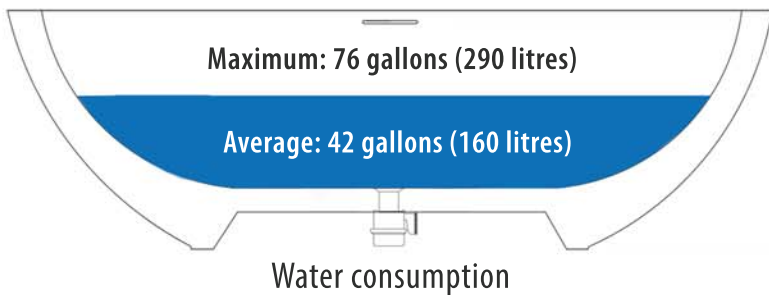

Oceanus freestanding tub

Low profile 21.65" (550 mm)

Approximate cast weight: 317 lbs (143 kg)

Water consumption: 42 gallons (160 litres)

Key features include:

Solid one-piece construction with integral overflow

Pre-sloped to drain

Mold and mildew resistant

Bacteria resistant

Non-porous

Stain resistant and easy to clean

Uniform Plumbing Code (UPC®)

National Plumbing Code of Canada

International Plumbing Code (IPC®)