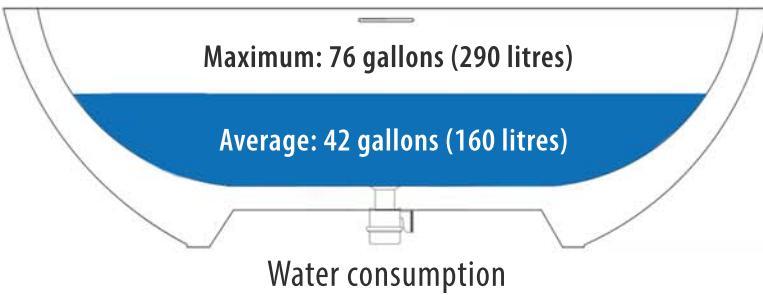

Oceanus freestanding tub

Approximate cast weight: 317 lbs (143 kg)

Water consumption: 42 gallons (160 litres)

Key features include:

Solid one-piece construction with integral overflow

Pre-sloped to drain

Mold and mildew resistant

Bacteria resistant

Non-porous

Stain resistant and easy to clean

Uniform Plumbing Code (UPC®)

National Plumbing Code of Canada

International Plumbing Code (IPC®)