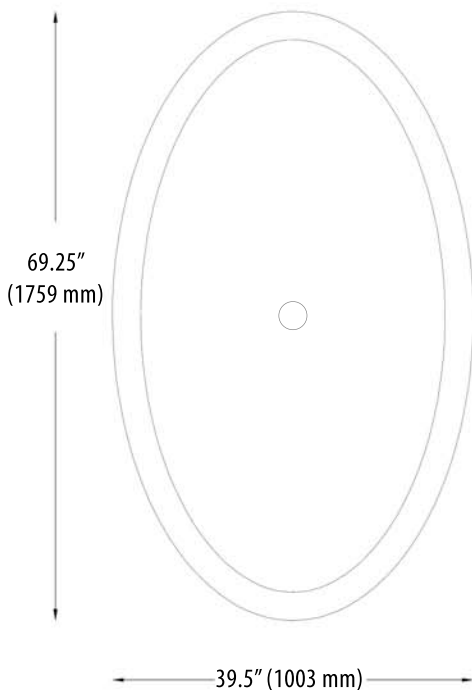

Oceanus freestanding tub

Low profile 21.65" (550 mm)

Approximate cast weight: 317 lbs (143 kg)

Water consumption: 42 gallons (160 litres)

Key features include:

Solid one-piece construction with integral overflow

Pre-sloped to drain

Mold and mildew resistant

Bacteria resistant

Non-porous

Stain resistant and easy to clean

Uniform Plumbing Code (UPC®)

National Plumbing Code of Canada

International Plumbing Code (IPC®)

Overflow details