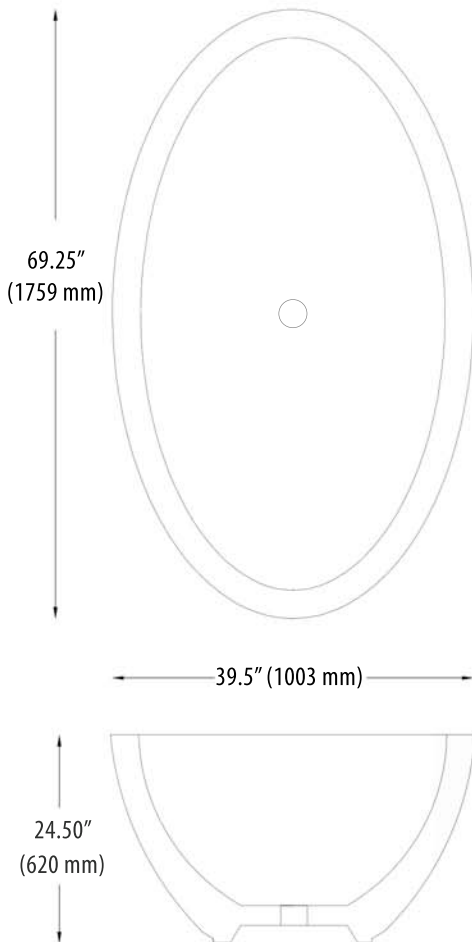

Oceanus freestanding tub

Approximate cast weight: 317 lbs (143 kg)

Water consumption: 42 gallons (160 litres)

Key features include:

Solid one-piece construction with integral overflow

Pre-sloped to drain

Mold and mildew resistant

Bacteria resistant

Non-porous

Stain resistant and easy to clean

Uniform Plumbing Code (UPC®)

National Plumbing Code of Canada

International Plumbing Code (IPC®)

Overflow details