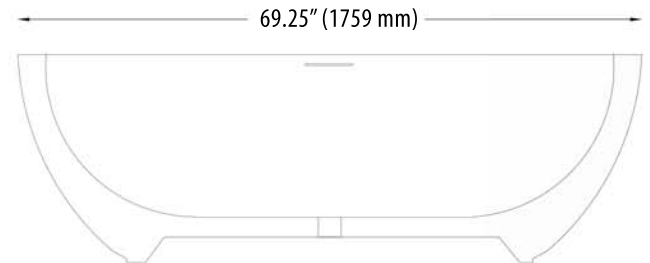

Oceanus freestanding tub

Approximate cast weight: 317 lbs (143 kg)

Water consumption: 42 gallons (160 litres)

Key features include:

Solid one-piece construction with integral overflow

Pre-sloped to drain

Mold and mildew resistant

Bacteria resistant

Non-porous

Stain resistant and easy to clean

Uniform Plumbing Code (UPC®)

National Plumbing Code of Canada

International Plumbing Code (IPC®)

Overflow details

Oceanus freestanding tub

Low profile 21.65" (550 mm)

Approximate cast weight: 317 lbs (143 kg)

Water consumption: 42 gallons (160 litres)

Key features include:

Solid one-piece construction with integral overflow

Pre-sloped to drain