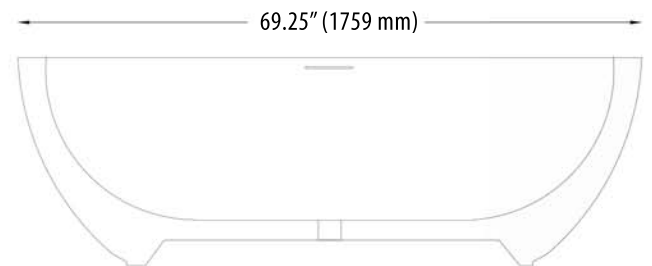

Oceanus freestanding tub

Low profile 21.65" (550 mm)

Approximate cast weight: 317 lbs (143 kg)

Water consumption: 42 gallons (160 litres)

Key features include:

Solid one-piece construction with integral overflow

Pre-sloped to drain

Mold and mildew resistant

Bacteria resistant

Non-porous

Stain resistant and easy to clean

Uniform Plumbing Code (UPC®)

National Plumbing Code of Canada

International Plumbing Code (IPC®)

Overflow details